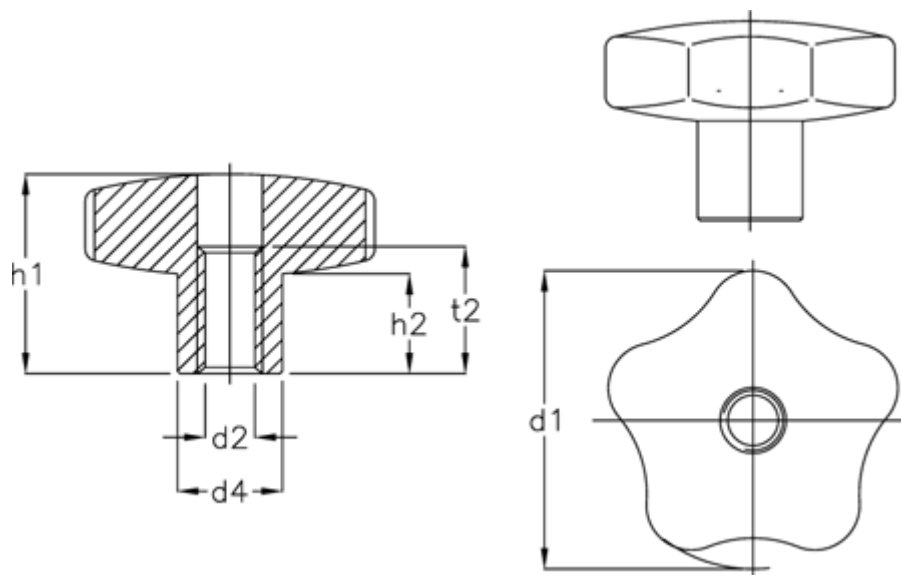

Article number: 20543458

Description: E+G Hand knob GN 5336-40-M 8-D-MT

Measures

$d_1 = 40$

$d_2 = M8$

$d_4 = 15$

$H_1 = 25$

$H_2 = 12,5$

$t_2 = 15$